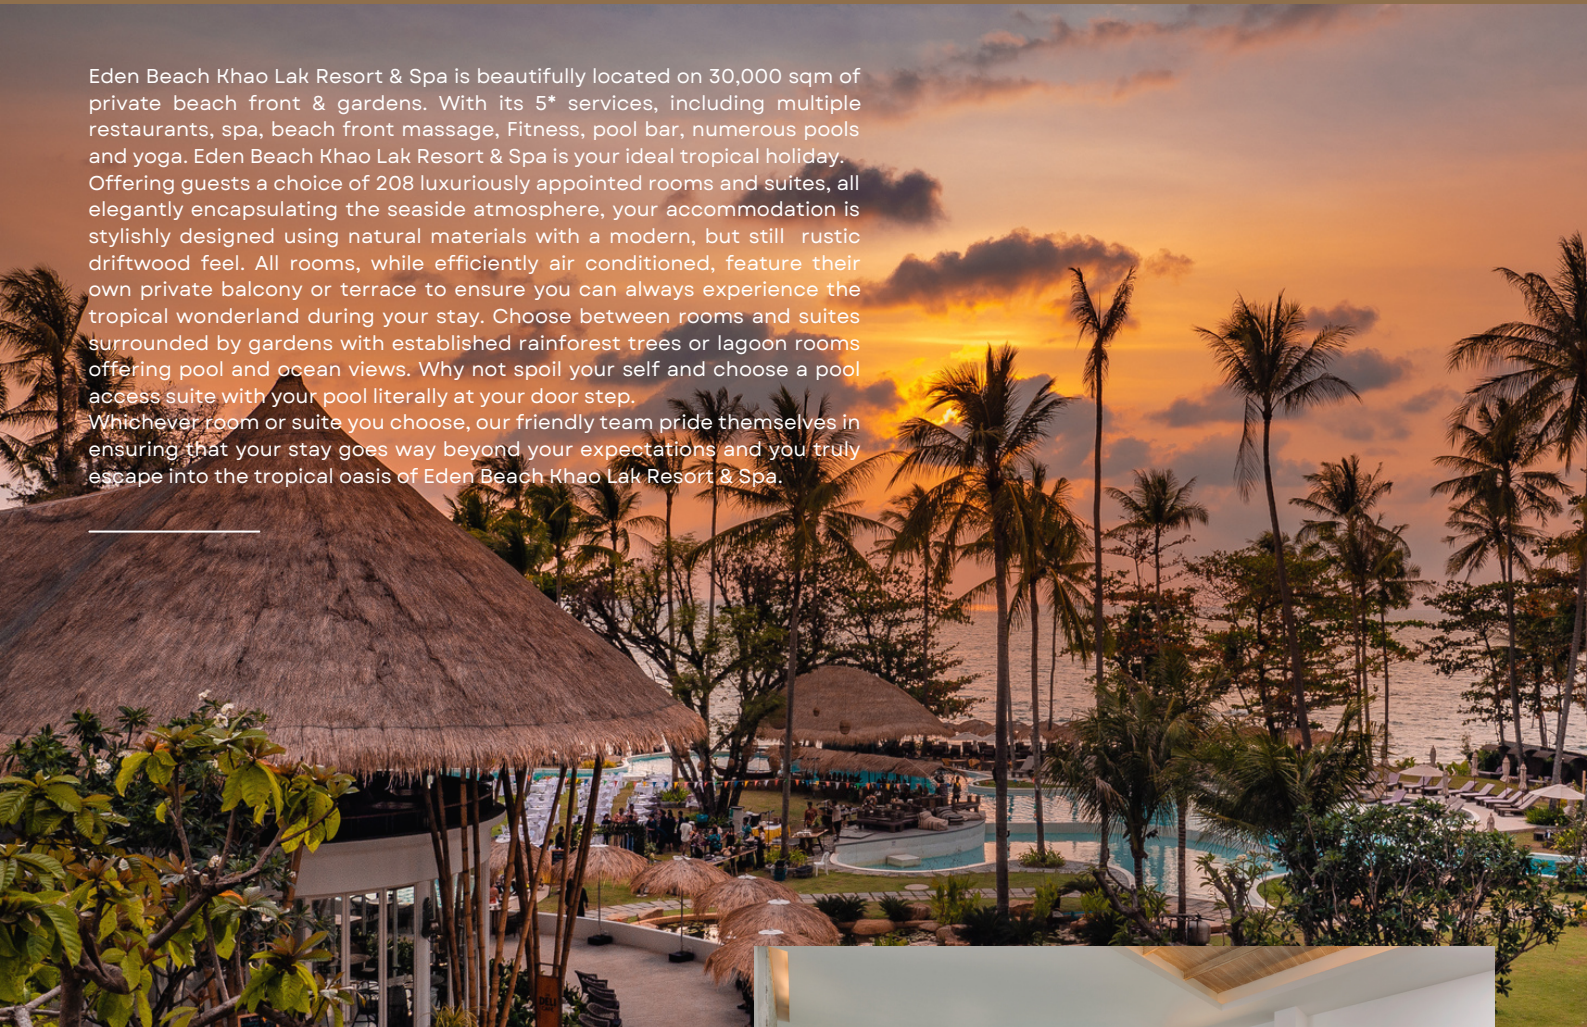

# A LUXURY RESORT

## IN KHAO LAK, THAILAND.

Eden Beach Khao Lak Resort & Spa is beautifully located on 30,000 sqm of private beach front & gardens. With its 5\* services, including multiple restaurants, spa, beach front massage, Fitness, pool bar, numerous pools and yoga. Eden Beach Khao Lak Resort & Spa is your ideal tropical holiday. Offering guests a choice of 208 luxuriously appointed rooms and suites, all elegantly encapsulating the seaside atmosphere, your accommodation is stylishly designed using natural materials with a modern, but still rustic driftwood feel. All rooms, while efficiently air conditioned, feature their own private balcony or terrace to ensure you can always experience the tropical wonderland during your stay. Choose between rooms and suites surrounded by gardens with established rainforest trees or lagoon rooms offering pool and ocean views. Why not spoil your self and choose a pool access suite with your pool literally at your door step. Whichever room or suite you choose, our friendly team pride themselves in ensuring that your stay goes way beyond your expectations and you truly escape into the tropical oasis of Eden Beach Khao Lak Resort & Spa.

## EDEN BEACH KHAOLAK RESORT & SPA, A LOPESAN COLLECTION HOTEL

a luxury hotel, located on the southern shores of Khaolak beach and overlooking the crystal waters of the Andaman Sea. The hotel has an inventory of 208 rooms decorated with natural elegance in a rustic style.